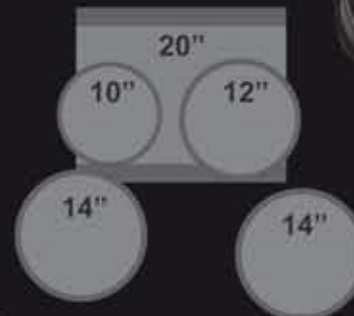

Copyright © 2010 by Axis Trade Mark -. All Rights Reserved

www.ddtrigger.de