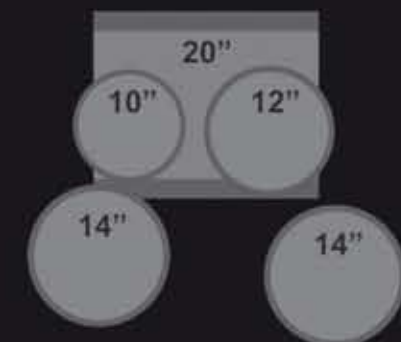

- stable, low vibration patented truss design
- perfect use including Mesh Heads
- compatible with all drum and trigger modules
- extremely high dynamic results
- professional socket connection
- piano high gloss lacquered shell